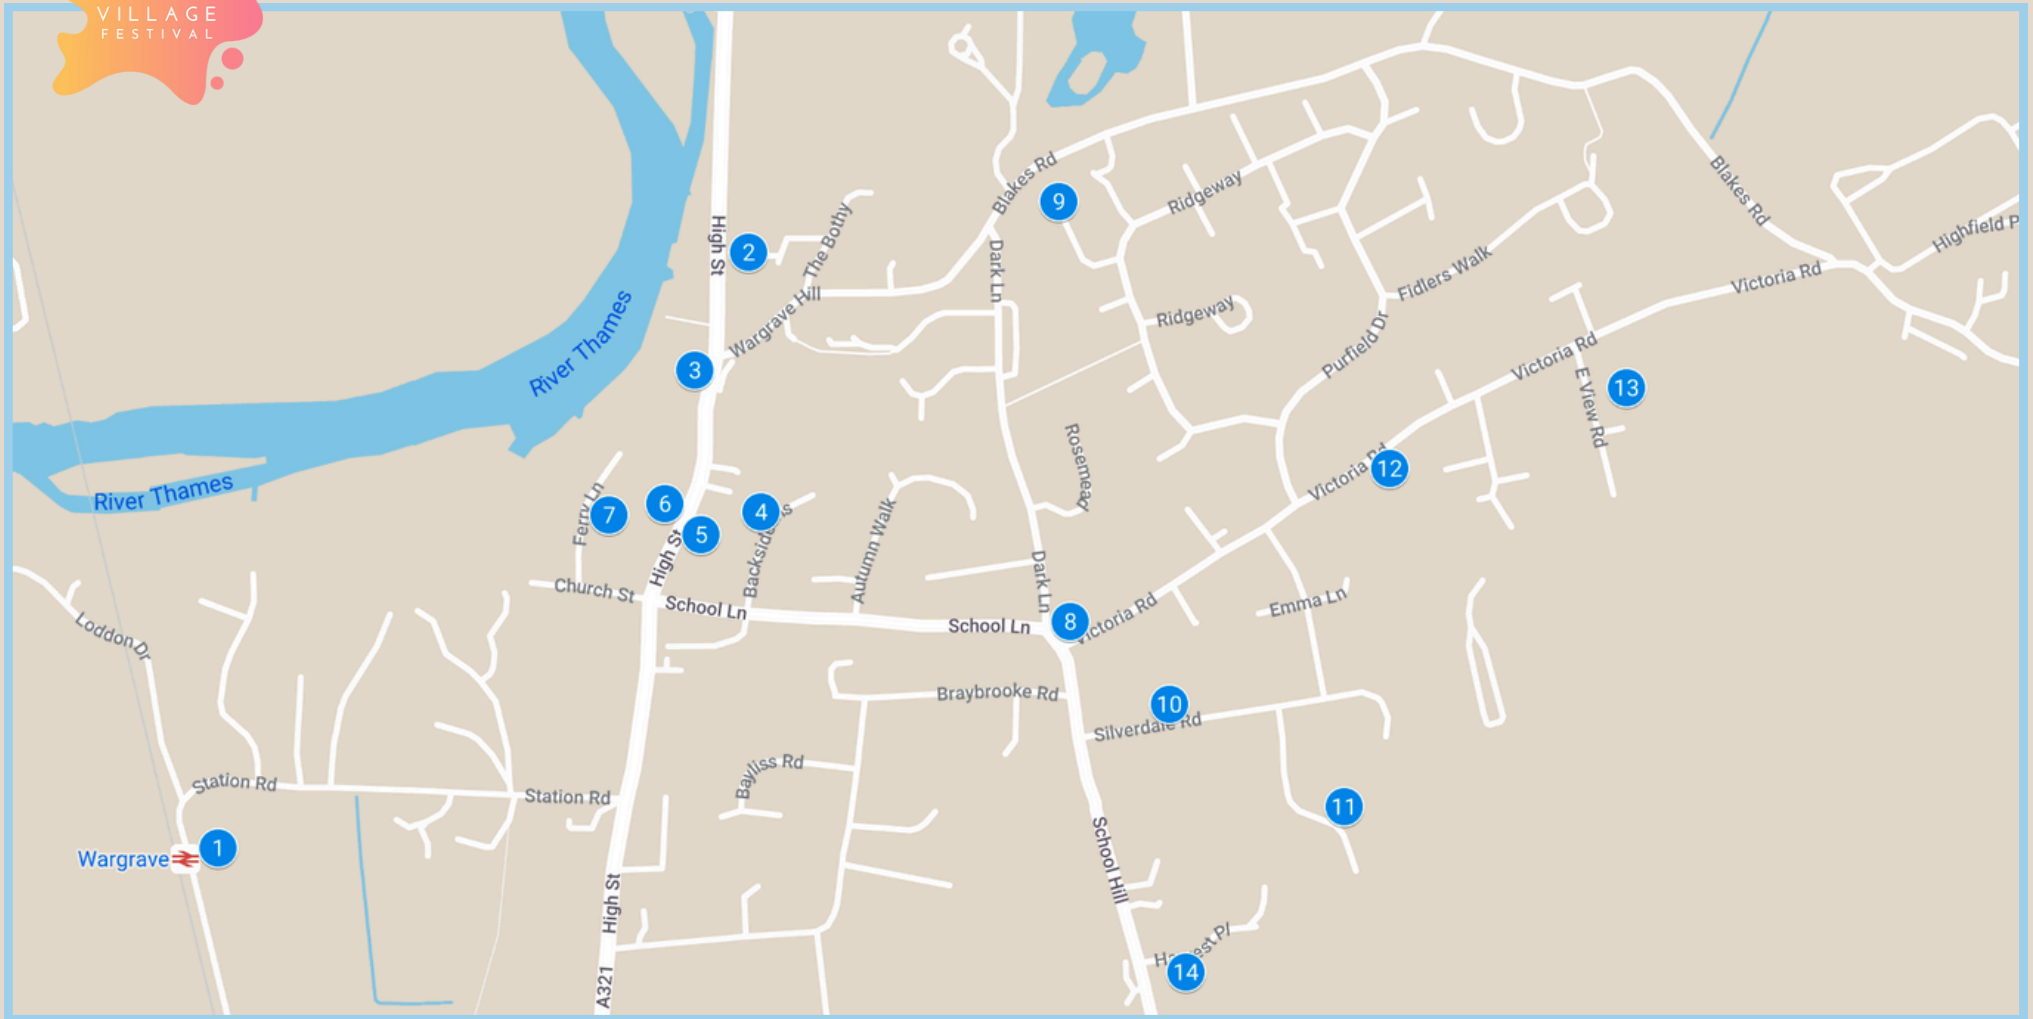

# Wargrave Village Festival Open Gardens 2024

Sunday 23 June 2024, 2pm-6pm

**1** Station Gardens  
Vegan and gluten free cakes

**2** 1 High Street  
(via The Bothy)

**3** Wargrave Hall  
High Street, RG10 8DA

**4** 63 High Street  
(via Backside Ln)

**5** 65 High Street

**6** The Gladly House  
54 High Street

**7** Thamesford, Ferry Lane

**8** 1 Victoria Road

**9** 20 Ridgeway

**10** 7 Silverdale Road

**11** 6 Beverley Gardens

**12** Wargrave Allotments

**13** 4 East View Close

**14** 6 Harvest Place

Garden tour tickets, £5, available at each venue, cash only. Dogs welcome at each garden owner's discretion.